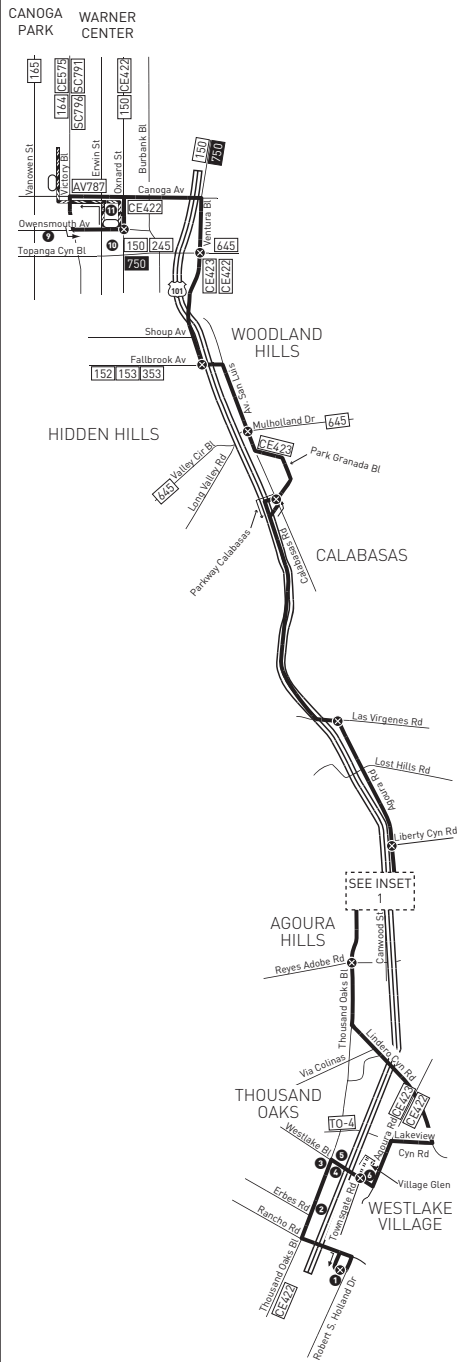

MAP NOTES

- **1 Thousand Oaks Transit Center**
  TO-1, 2, 4: VISTA East County, Hwy 101, Conejo Connection
- **2 Thousand Oaks Civic Arts Plaza**
- **3 North Ranch Mall**
- **4 Northgate Shopping Center**
- **5 The Promenade at Westlake**
- **6 Hyatt Westlake Plaza**
- **7 Twin Oaks Shopping Center**
- **8 Whizins Center**
- **9 Westfield Shoppingtown Topanga**
- **10 Westfield Shoppingtown Promenade**
- **11 Warner Center Transit Hub**
  Metro Bus 161, 164, 245, 645, 750, Orange Line, Conejo Connection, LD Warner Center; Nearby transfer to Metro Bus Lines 150, CE422

LEGEND

	Route of Line 161
	Weekday Shortline, Weekday and Holiday Turnaround loop
	Route of Orange Line
	Timepoint
	Metro Orange Line Station
	Antelope Valley Transit Authority
	LADOT Commuter Express
	LADOT Dash
	Santa Clarita Transit
	Thousand Oaks Transit
	Ventura Intercity Service Transit Authority

INSET MAP LEGEND

	Park/Ride Lots