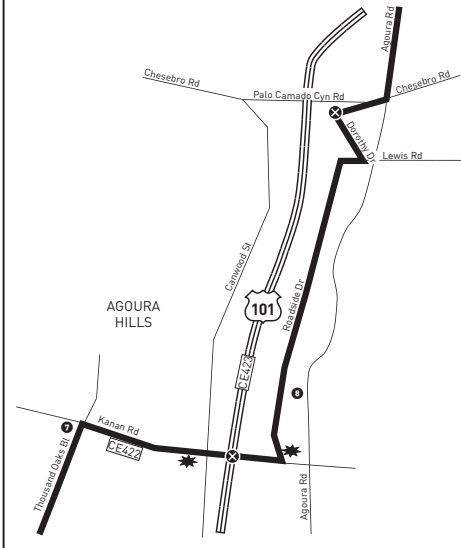

Special Notes

- A** Trip originates at Agoura Rd. and Lost Hills Rd. 2 minutes before time shown.
- B** Trip continues via Line 150 to Universal City. Obtain Line 150 timetable for details.
- C** Trip originates via Line 150 from Universal City. Obtain Line 150 timetable for details.

Avisos especiales

- A** Viaje origina en Agoura Rd. y Lost Hills Rd. 2 minutos antes de la hora mostrada.
- B** Viaje continua via Linea 150 a Universal City. Obtenga el horario de Linea 150 para detalles.
- C** Viaje Origina via Linea 150 desde Universal City. Obtenga el horario de Linea 150 para detalles.